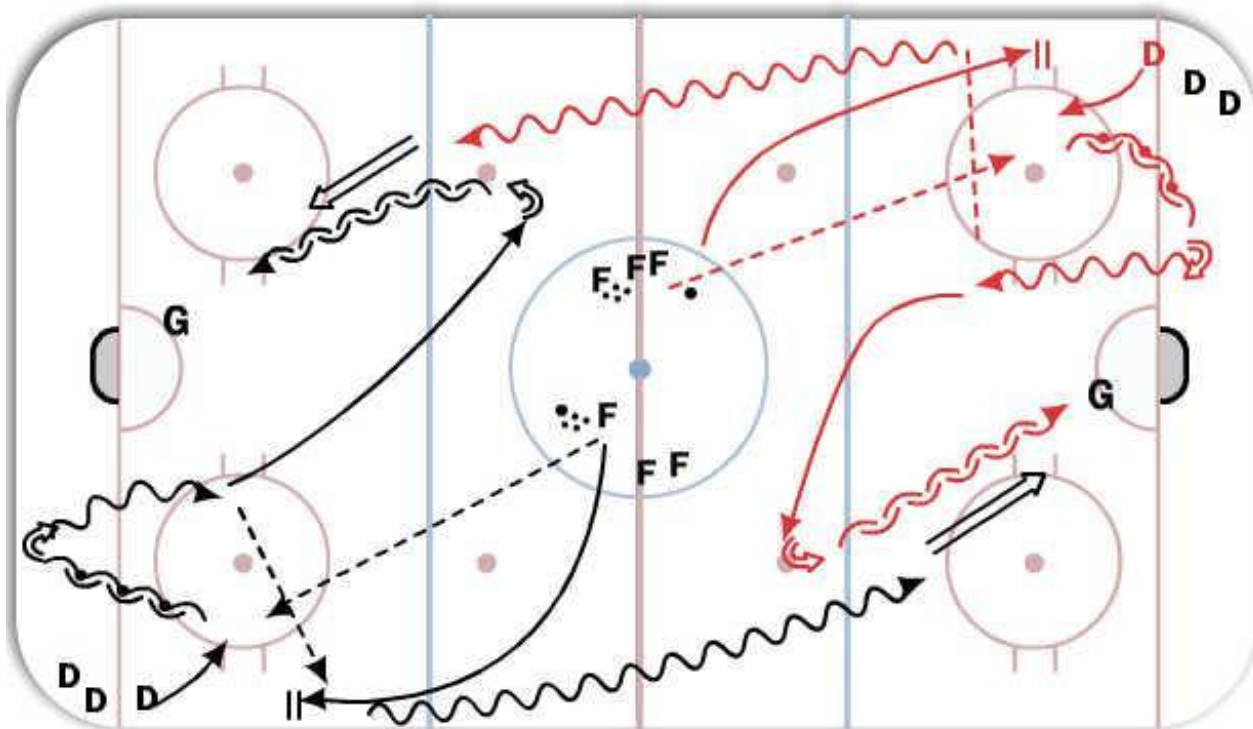

SLAVO 1 on 1

[Animation #1](#)

Description

On Whistle D1 leaves corner
F1 passes to D1
D1 retreats as F1 enters zone
D1 passes to F1 and breaks hard to the Blue line to face F from other end

Tags: Quick Break out pass., , Quick transition from O to D