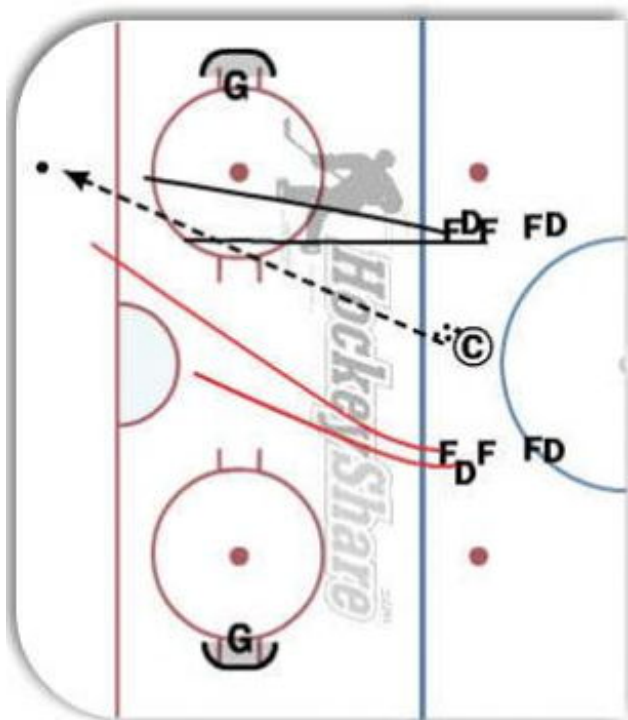

2v2 Low Zone

Description

Coach dumps puck into corner. Two players from each line (F or D) race in to gain control of the puck. First team to score or 30sec shift, then change group.

Tags: aggressiveness, control, passing, skating