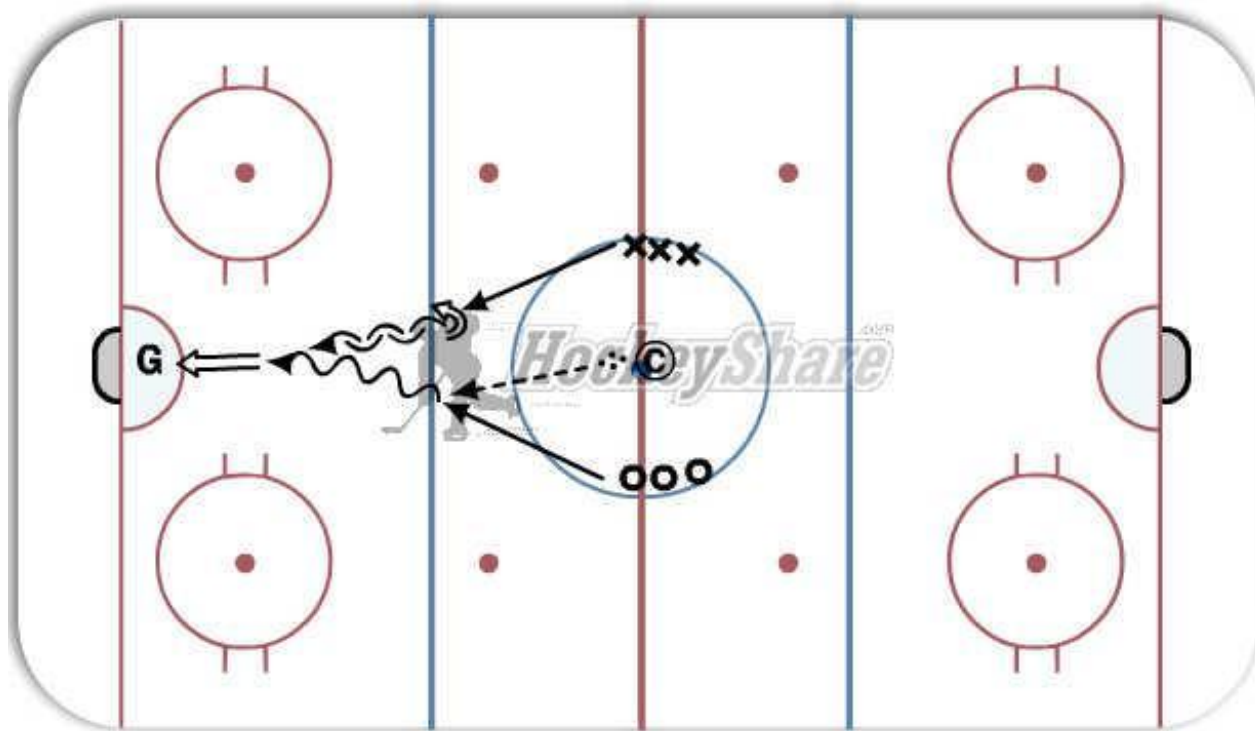

1 on 1 shoot out

Description

both players start at the same time. Coach passes to the O line and the X line plays defence on the O line players change lines.