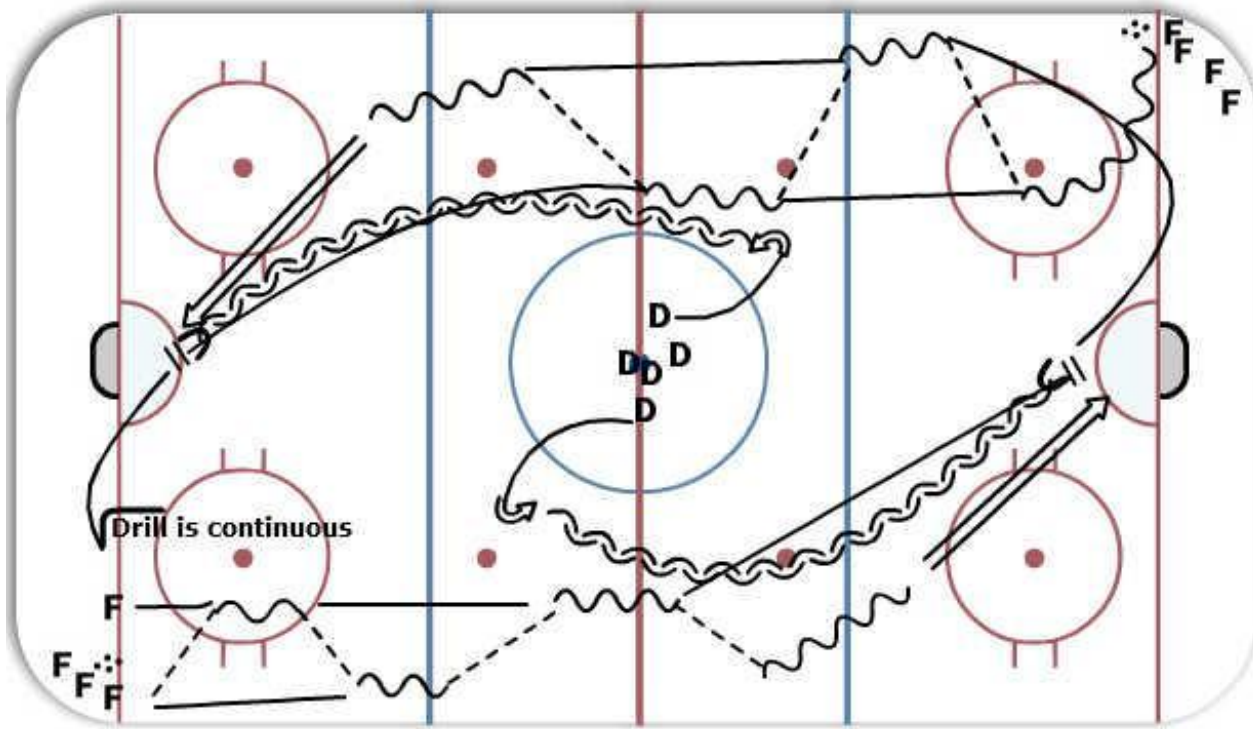

2 on 1 Horseshoe

Description

Note: Drill happens out of both corners at the same time.

2 forwards start in the corner and pass back and forth down the ice.

D steps out and only plays the F that is going to the net.

The F on the boards shoot from above the top of the circle.

The F going to the net and the D battle for the rebound.

Once play is dead, the forward driving the net becomes the forward on the wall in the next sequence