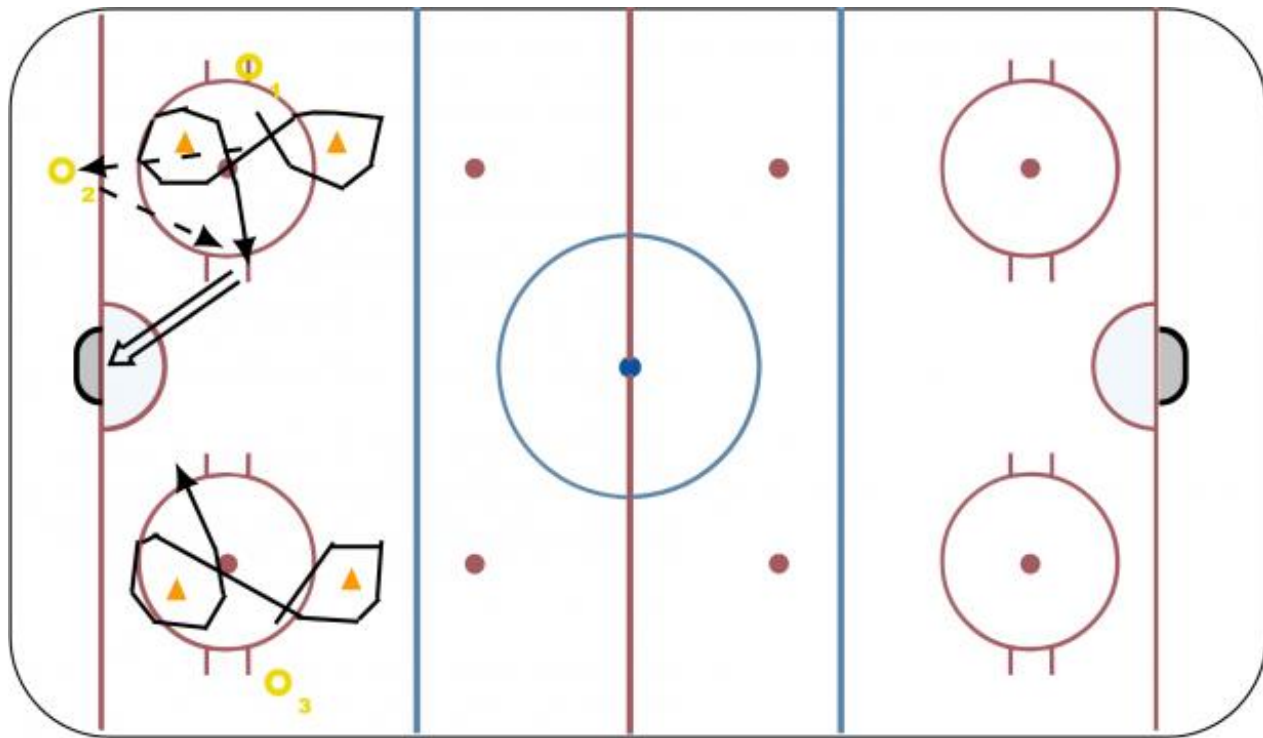

Pepper Drive w/ Figure 8s

[View on Vimeo](#)

Description

Player 1 skates a figure 8 pattern with the puck and passes to 2. 2 returns the pass as 1 exits the figure 8 pattern and takes a quick shot on net. 3 begins at the same time skating a figure 8 pattern on his side of the ice. 3 drives the net for a rebound.