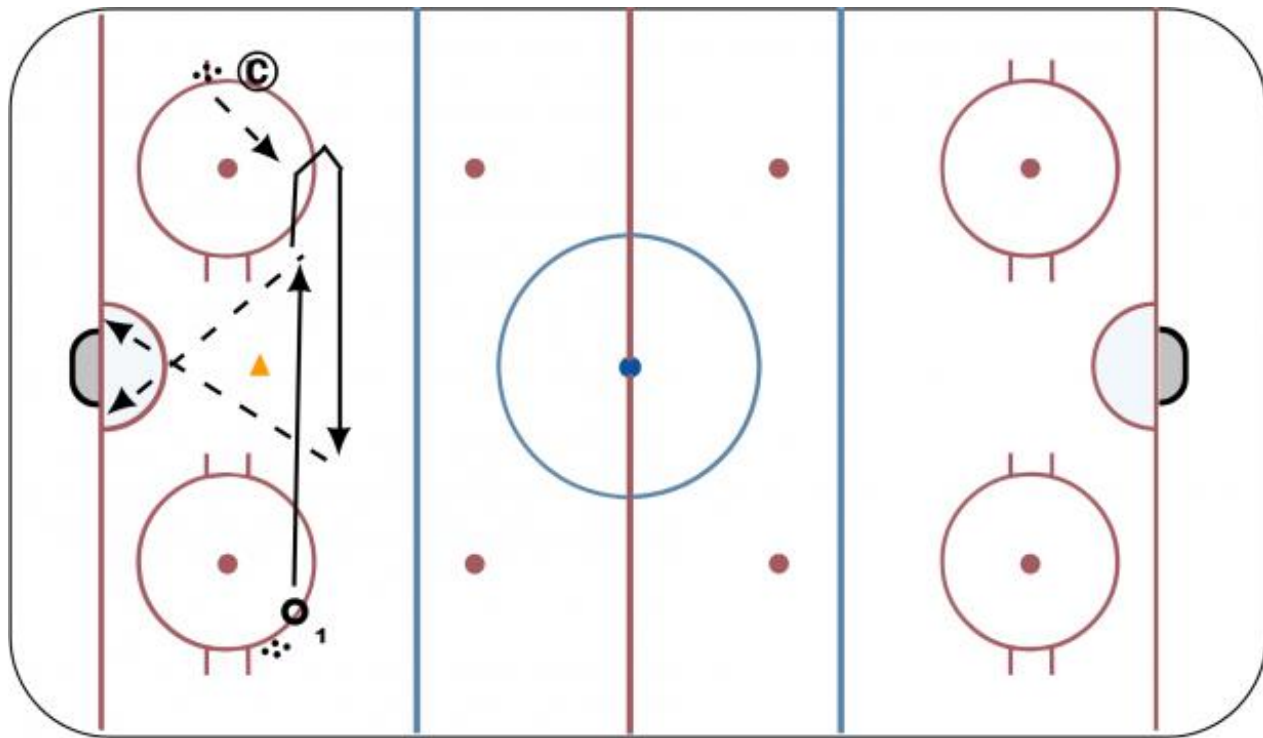

Against the Grain

Description

F1 skates straight across the slot and takes a shot to the opposite side of the net as the player is moving toward. F1 continues forward and gets a pass right away from Co, then drives back and performs a similar shot going the opposite direction.

Tags: -Cross-body Shooting, -Heads Up, -Scoring Opportunities