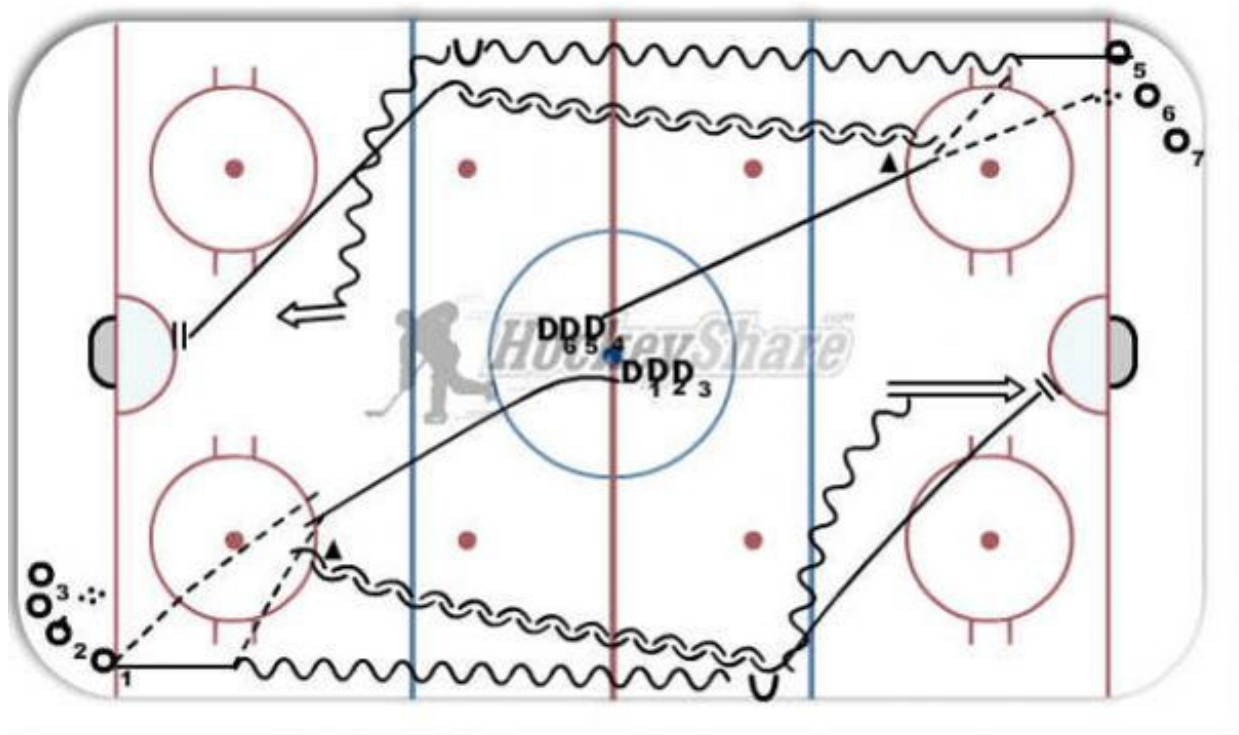

## 2 on 1

### Description

Defense start  
then double pass  
after that one against one  
cheque or block @ blueline  
after defense go forward in front of the net  
offense go into the middle of the ice and shoot  
defense make screening