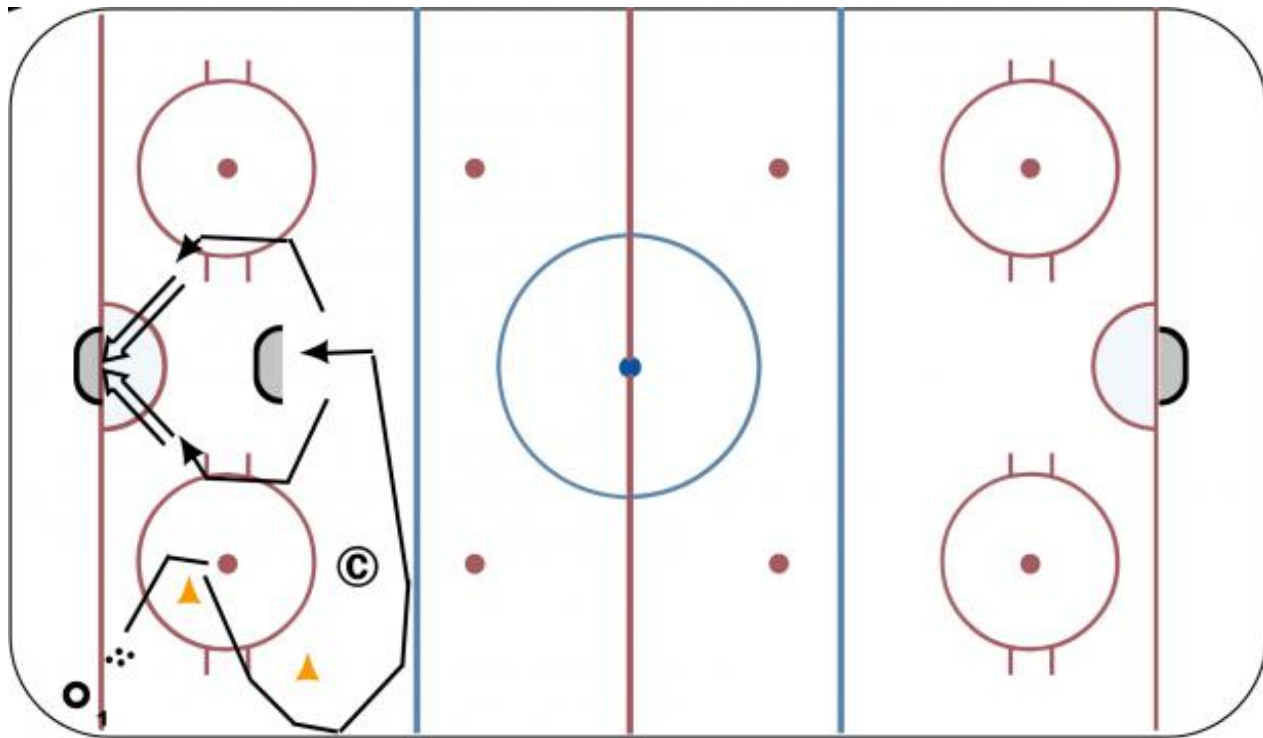

Net Drive Walk-Out

Description

1 Skates around the cones, then protects the puck, driving around Co. Player then approaches the net and makes a move one way or the other and takes a QUICK shot on goal. Player should follow his shot for a rebound.