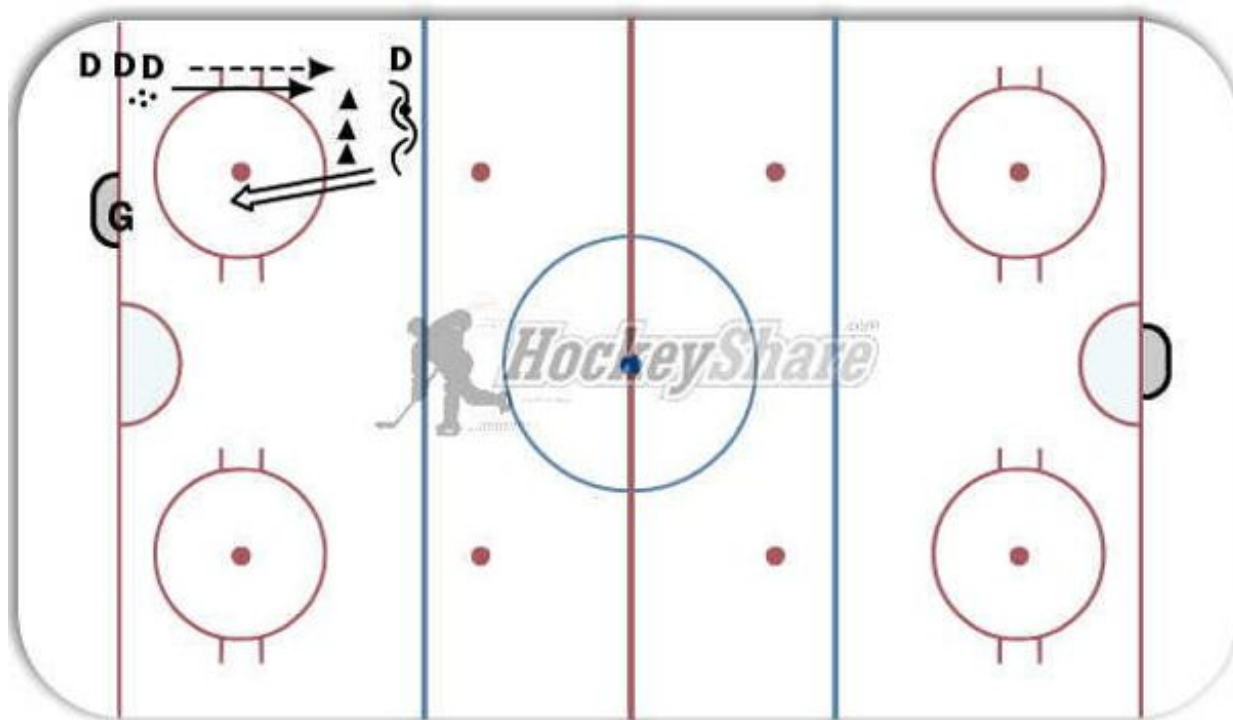

1/4 Ice D Walkout

Description

D in corner passes puck up along boards, and rushes point D.
Point D walks puck out past cones to open shooting lane, and shoots on net.
Rushing D becomes next shooter.

Tags: Walkout from boards., Hard shot.