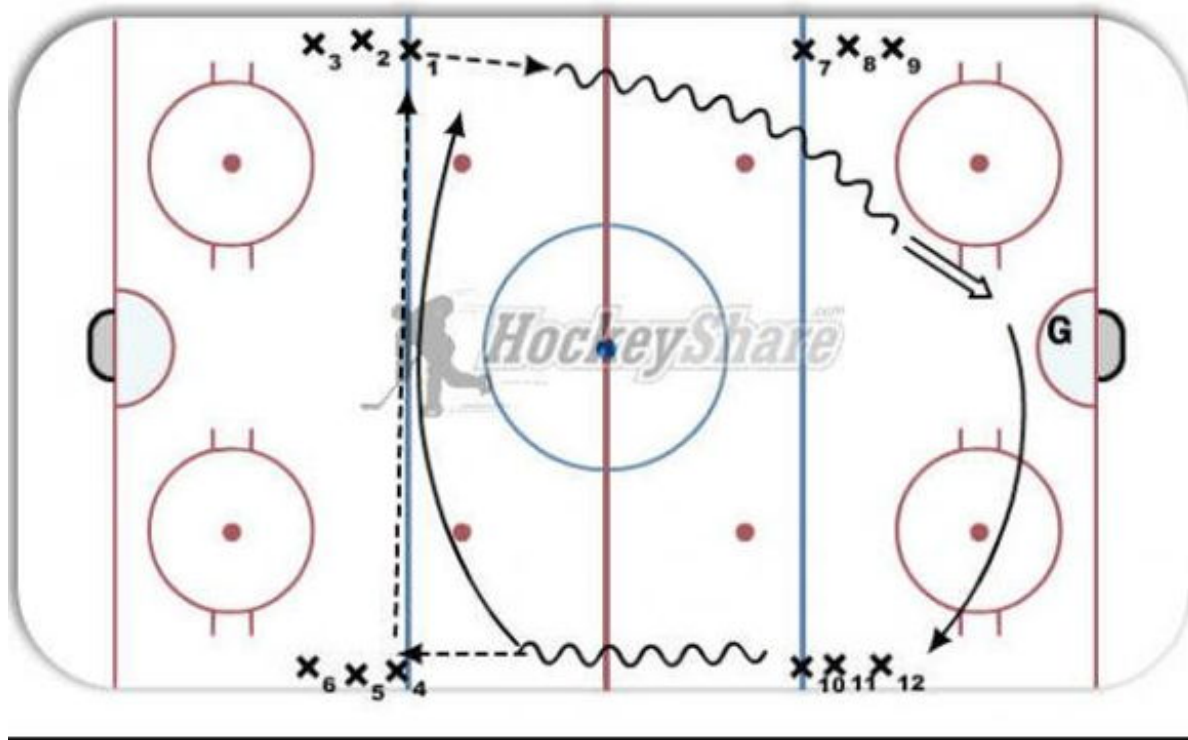

blue line 1 on 0

Description

player on blue line skates toward other blue line along the boards passes the puck to waiting player curls along the blue one to opposite side of ice waiting player passes puck to opposite side of ice to waiting player 2 how passes puck up to skater how goes in on goalie at end were skater started from