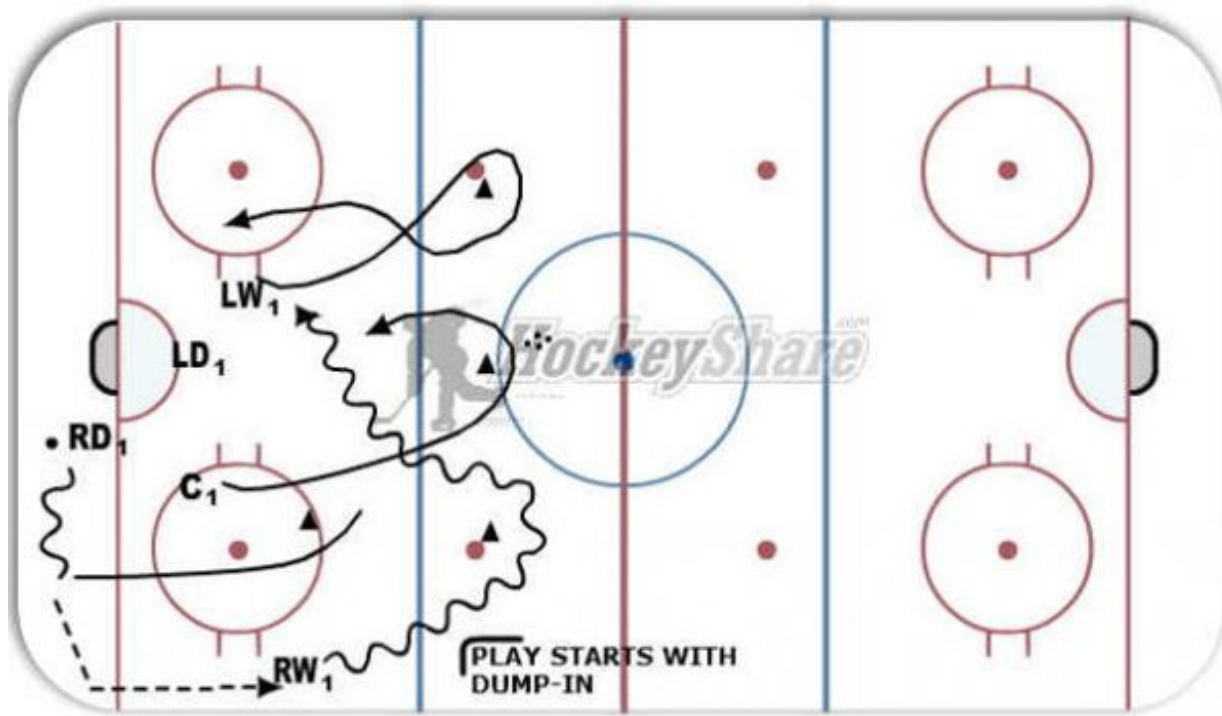

### 3 on 2 with break-out

#### Description

play starts with a dump in and set lines.

defense to wing, all forwards skate route out of zone

defense skate to top of circles and reverse.

advanced: add drop pass in top of zone.