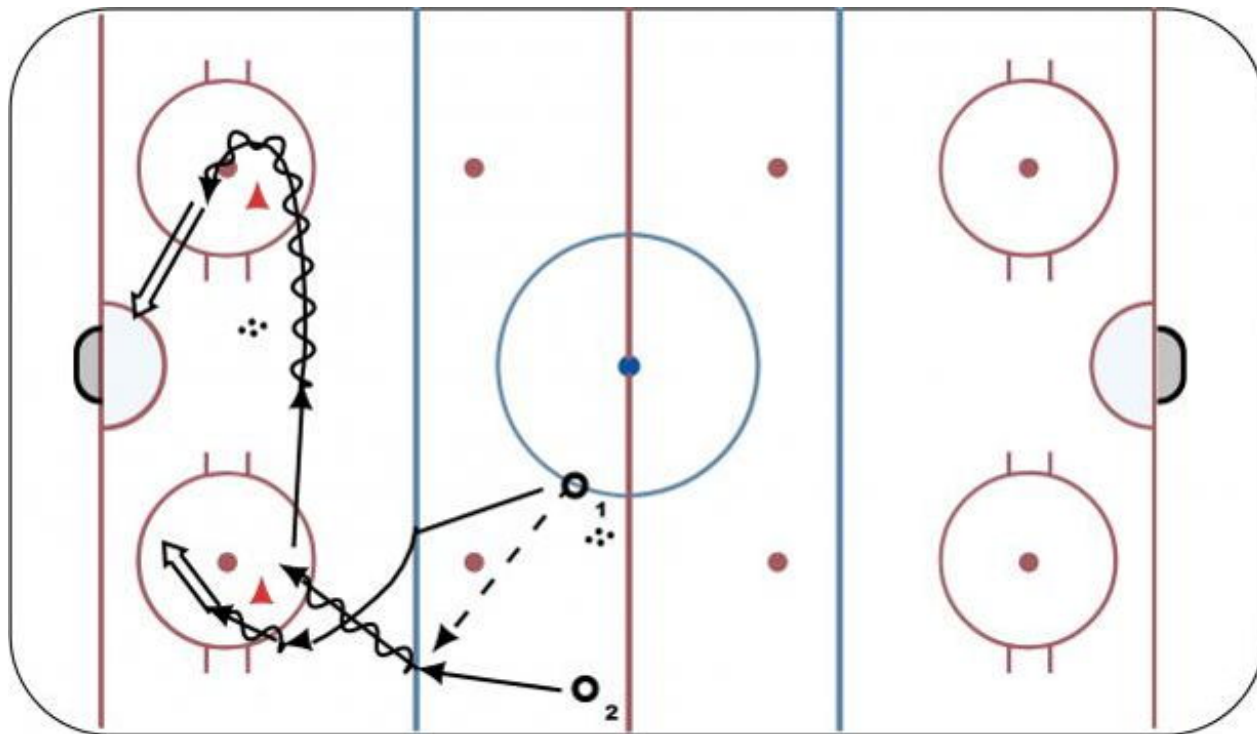

Cut, Drop, Shoot

Description

On whistle, 1 passes to 2. 2 cuts in front of the cone and leaves a drop pass for 1. 1 shoots. 2 continues and picks up puck in the middle of the ice. 2 cuts around far cone and shoots. 1 crashes net for rebound on 2s shot

Tags: -Drop Pass, -Cutting Laterally, -Attacking the Net, -Rebounds